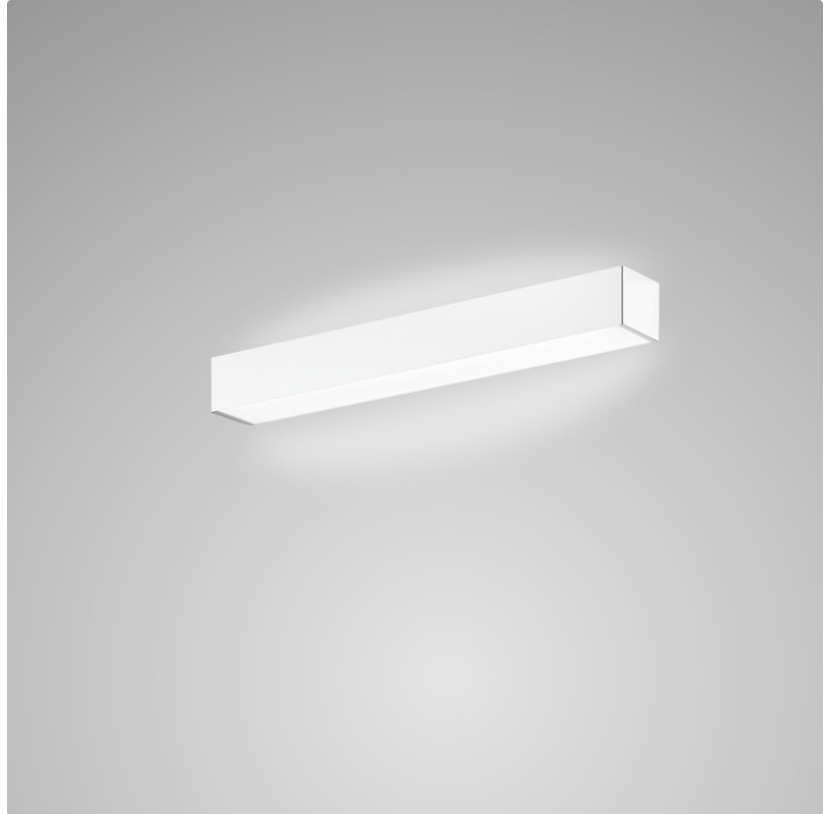

TOY SURFACE

D83140

PROJECT	_____
TYPE	_____
NOTES	_____
QUANTITY	_____
DATE	_____

GENERAL

Series: Toy
Brand: Panzeri
Division: Design
Mounting Type: Surface
Mounting Location: Wall
Subcategory: Ambient

PHYSICAL

Shape: Rectangle
Length (mm): 610
Length (in): 24
Height (mm): 70
Height (in): 2 3/4
Extension (mm): 85
Extension (in): 3 3/8
Light Distribution: Direct / Indirect
Weight (kg): 2.7
Weight (lbs): 6
Diffuser: Frost White Glass
Fixture Finish: WHI
Fixture Material: Metal

ELECTRICAL

Number of Lamps: 1
Lamp Type: LED Retrofit / CFL
Bulb Included: Bulb Not Included
Total Output Wattage (W): 26 / 55
Max. Wattage Per Lamp (W): 26 / 55
Lamp Base: 2GX13
Dimming: Non-Dimmable
Driver Included: Yes
Driver Location: Integrated
Driver Type: Ballast - Universal - Non-dimming
Input Voltage (V): 120 - 277

LED

OPTICAL

RATINGS AND CERTIFICATIONS

Certified By: CSA Certified to UL and CSA Standards
IP rating: IP40