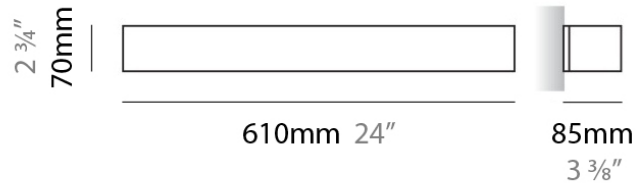

TOY SURFACE

D83140

PROJECT	_____
TYPE	_____
NOTES	_____
QUANTITY	_____
DATE	_____

GENERAL

Series: Toy
Brand: Panzeri
Division: Design
Mounting Type: Surface
Mounting Location: Wall
Subcategory: Ambient

PHYSICAL

Shape: Rectangle
Length (mm): 610
Length (in): 24
Height (mm): 70
Height (in): 2 3/4
Extension (mm): 85
Extension (in): 3 3/8
Light Distribution: Direct / Indirect
Weight (kg): 2.7
Weight (lbs): 6
Diffuser: Frost White Glass
Fixture Finish: WHI
Fixture Material: Metal

ELECTRICAL

Number of Lamps: 1
Lamp Type: LED Retrofit / CFL
Bulb Included: Bulb Not Included
Total Output Wattage (W): 26 / 55
Max. Wattage Per Lamp (W): 26 / 55
Lamp Base: 2GX13
Dimming: Non-Dimmable
Driver Included: Yes
Driver Location: Integrated
Driver Type: Ballast - Universal - Non-dimming
Input Voltage (V): 120 - 277

LED

OPTICAL

RATINGS AND CERTIFICATIONS

Certified By: CSA Certified to UL and CSA Standards
IP rating: IP40