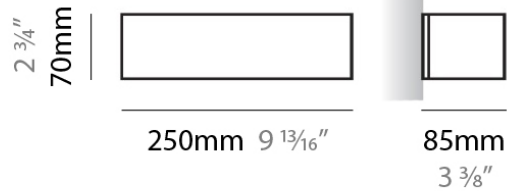

TOY SURFACE

D83285

GENERAL

Series: Toy
Brand: Panzeri
Division: Design
Mounting Type: Surface
Mounting Location: Wall
Subcategory: Ambient

PHYSICAL

Shape: Rectangle
Length (mm): 250
Length (in): 9 ⁷/₁₆
Height (mm): 70
Height (in): 2 ³/₄
Extension (mm): 85
Extension (in): 3 ¹/₄
Light Distribution: Direct / Indirect
Weight (kg): 0.9
Weight (lbs): 2
Diffuser: Frost White Glass
Fixture Material: Metal

ELECTRICAL

Number of Lamps: 1
Lamp Type: LED
Total Output Wattage (W): 12
Dimming: Non-Dimmable
Driver Included: Yes
Driver Location: Integrated
Driver Type: Constant Current
Driver Class: Class 2
Input Voltage (V): 120
Upon Request: (Dimming and 277V options available with remote driver sold separately)

LED

Color Temperature (°K): 3000
Nominal Lumen (lm): 2 x 730
CRI: >80 CRI

OPTICAL

RATINGS AND CERTIFICATIONS

Certified By: CSA Certified to UL and CSA Standards
IP rating: IP40