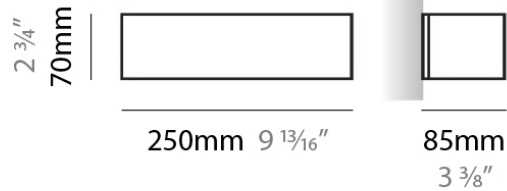

TOY SURFACE

D83138

GENERAL

Series: Toy
Brand: Panzeri
Division: Design
Mounting Type: Surface
Mounting Location: Wall
Subcategory: Ambient

PHYSICAL

Shape: Rectangle
Length (mm): 250
Length (in): 9 7/8
Height (mm): 70
Height (in): 2 3/4
Extension (mm): 85
Extension (in): 3 1/4
Light Distribution: Direct / Indirect
Weight (kg): 0.9
Weight (lbs): 2
Diffuser: Frost White Glass
Fixture Finish: SST
Fixture Material: Metal

ELECTRICAL

Number of Lamps: 1
Lamp Type: CFL
Bulb Included: Bulb Not Included
Total Output Wattage (W): 26
Max. Wattage Per Lamp (W): 26
Lamp Base: GX24-q3
Driver Included: Yes
Driver Type: Ballast - 120Vac - Non-dimming
Input Voltage (V): 120

LED

OPTICAL

RATINGS AND CERTIFICATIONS

Certified By: CSA Certified to UL and CSA Standards
IP rating: IP40