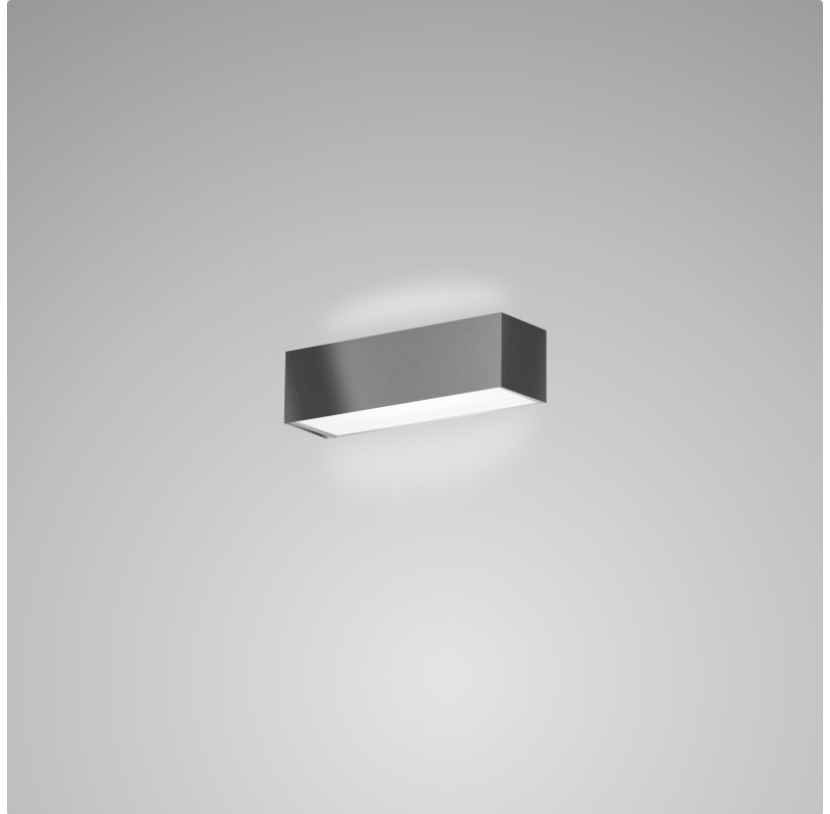

TOY SURFACE

D83138

GENERAL

Series: Toy
Brand: Panzeri
Division: Design
Mounting Type: Surface
Mounting Location: Wall
Subcategory: Ambient

PHYSICAL

Shape: Rectangle
Length (mm): 250
Length (in): 9 7/8
Height (mm): 70
Height (in): 2 3/4
Extension (mm): 85
Extension (in): 3 1/4
Light Distribution: Direct / Indirect
Weight (kg): 0.9
Weight (lbs): 2
Diffuser: Frost White Glass
Fixture Finish: SST
Fixture Material: Metal

ELECTRICAL

Number of Lamps: 1
Lamp Type: CFL
Bulb Included: Bulb Not Included
Total Output Wattage (W): 26
Max. Wattage Per Lamp (W): 26
Lamp Base: GX24-q3
Driver Included: Yes
Driver Type: Ballast - 120Vac - Non-dimming
Input Voltage (V): 120

LED

OPTICAL

RATINGS AND CERTIFICATIONS

Certified By: CSA Certified to UL and CSA Standards
IP rating: IP40