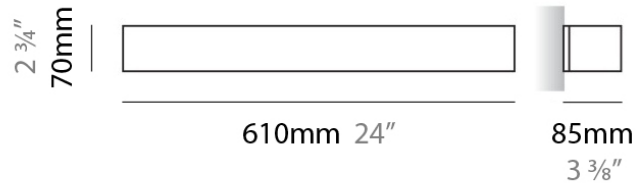

TOY SURFACE

D83142

GENERAL

Series: Toy
Brand: Panzeri
Division: Design
Mounting Type: Surface
Mounting Location: Wall
Subcategory: Ambient

PHYSICAL

Shape: Rectangle
Length (mm): 610
Length (in): 24
Height (mm): 70
Height (in): 2 3/4
Extension (mm): 85
Extension (in): 3 3/8
Light Distribution: Direct / Indirect
Weight (kg): 2.7
Weight (lbs): 6
Diffuser: Frost White Glass
Fixture Finish: SST
Fixture Material: Metal

ELECTRICAL

Number of Lamps: 1
Lamp Type: LED Retrofit / CFL
Bulb Included: Bulb Not Included
Total Output Wattage (W): 30 / 55
Max. Wattage Per Lamp (W): 30 / 55
Lamp Base: GX24-q3
Driver Included: Yes
Driver Type: Ballast - 120Vac - Non-dimming
Input Voltage (V): 120

LED

OPTICAL

RATINGS AND CERTIFICATIONS

Certified By: CSA Certified to UL and CSA Standards
IP rating: IP40