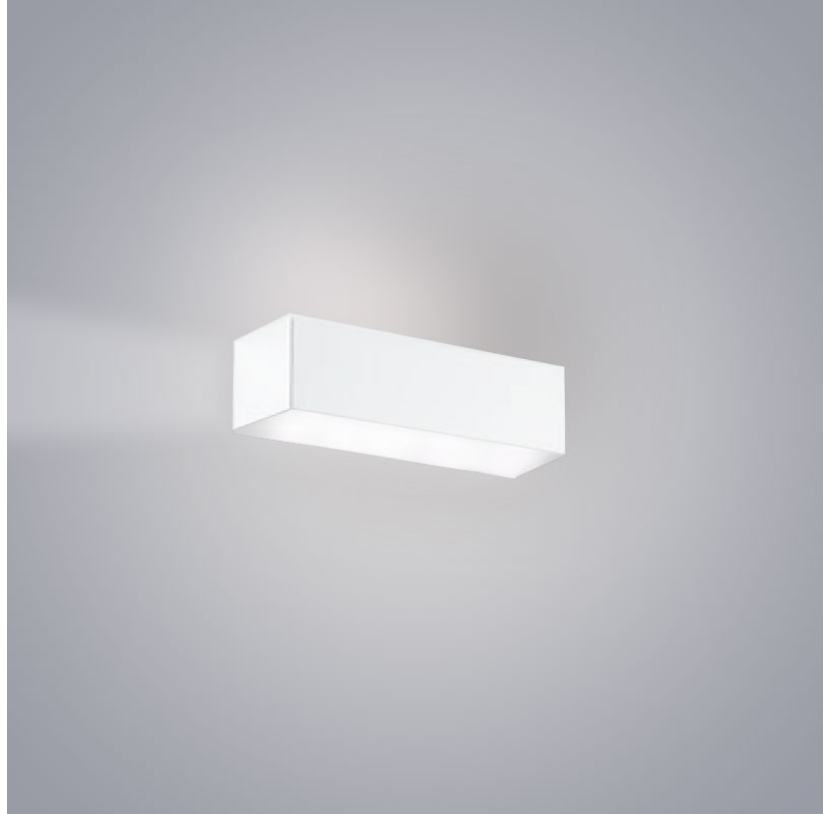

PROJECT
TYPE
NOTES
QUANTITY
DATE

TOY SURFACE

D83137

GENERAL

Series: Toy
Brand: Panzeri
Division: Design
Mounting Type: Surface
Mounting Location: Wall
Subcategory: Ambient

PHYSICAL

Shape: Rectangle
Length (mm): 250
Length (in): 9 7/8
Height (mm): 70
Height (in): 2 3/4
Extension (mm): 85
Extension (in): 3 1/4
Light Distribution: Direct / Indirect
Weight (kg): 0.9
Weight (lbs): 2
Diffuser: Frost White Glass
Fixture Finish: WHI
Fixture Material: Metal

ELECTRICAL

Number of Lamps: 1
Lamp Type: CFL
Bulb Included: Bulb Not Included
Total Output Wattage (W): 26
Max. Wattage Per Lamp (W): 26
Lamp Base: GX24-q3
Dimming: Non-Dimmable
Driver Included: Yes
Driver Type: Ballast - 120Vac - Non-dimming
Input Voltage (V): 120

LED

OPTICAL

RATINGS AND CERTIFICATIONS

Certified By: CSA Certified to UL and CSA Standards
IP rating: IP40