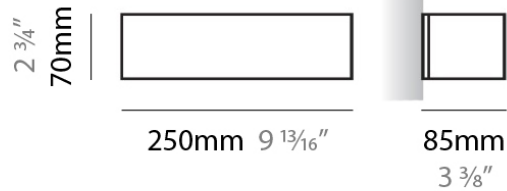

TOY SURFACE

D83139

GENERAL

Series: Toy
Brand: Panzeri
Division: Design
Mounting Type: Surface
Mounting Location: Wall
Subcategory: Ambient

PHYSICAL

Shape: Rectangle
Length (mm): 250
Length (in): 9 7/8
Height (mm): 70
Height (in): 2 3/4
Extension (mm): 85
Extension (in): 3 1/4
Light Distribution: Direct / Indirect
Weight (kg): 0.9
Weight (lbs): 2
Diffuser: Frost White Glass
Fixture Finish: SST
Fixture Material: Metal

ELECTRICAL

Number of Lamps: 1
Lamp Type: CFL
Bulb Included: Bulb Not Included
Total Output Wattage (W): 26
Max. Wattage Per Lamp (W): 26
Lamp Base: GX24-q3
Driver Included: Yes
Driver Type: Ballast - 120Vac - Non-dimming
Input Voltage (V): 120

LED

OPTICAL

RATINGS AND CERTIFICATIONS

Certified By: CSA Certified to UL and CSA Standards
IP rating: IP40