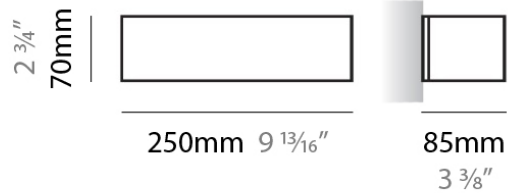

PROJECT
TYPE
NOTES
QUANTITY
DATE

TOY SURFACE

D83137

GENERAL

Series: Toy
Brand: Panzeri
Division: Design
Mounting Type: Surface
Mounting Location: Wall
Subcategory: Ambient

PHYSICAL

Shape: Rectangle
Length (mm): 250
Length (in): 9 7/8
Height (mm): 70
Height (in): 2 3/4
Extension (mm): 85
Extension (in): 3 1/4
Light Distribution: Direct / Indirect
Weight (kg): 0.9
Weight (lbs): 2
Diffuser: Frost White Glass
Fixture Finish: WHI
Fixture Material: Metal

ELECTRICAL

Number of Lamps: 1
Lamp Type: CFL
Bulb Included: Bulb Not Included
Total Output Wattage (W): 26
Max. Wattage Per Lamp (W): 26
Lamp Base: GX24-q3
Dimming: Non-Dimmable
Driver Included: Yes
Driver Type: Ballast - 120Vac - Non-dimming
Input Voltage (V): 120

LED

OPTICAL

RATINGS AND CERTIFICATIONS

Certified By: CSA Certified to UL and CSA Standards
IP rating: IP40