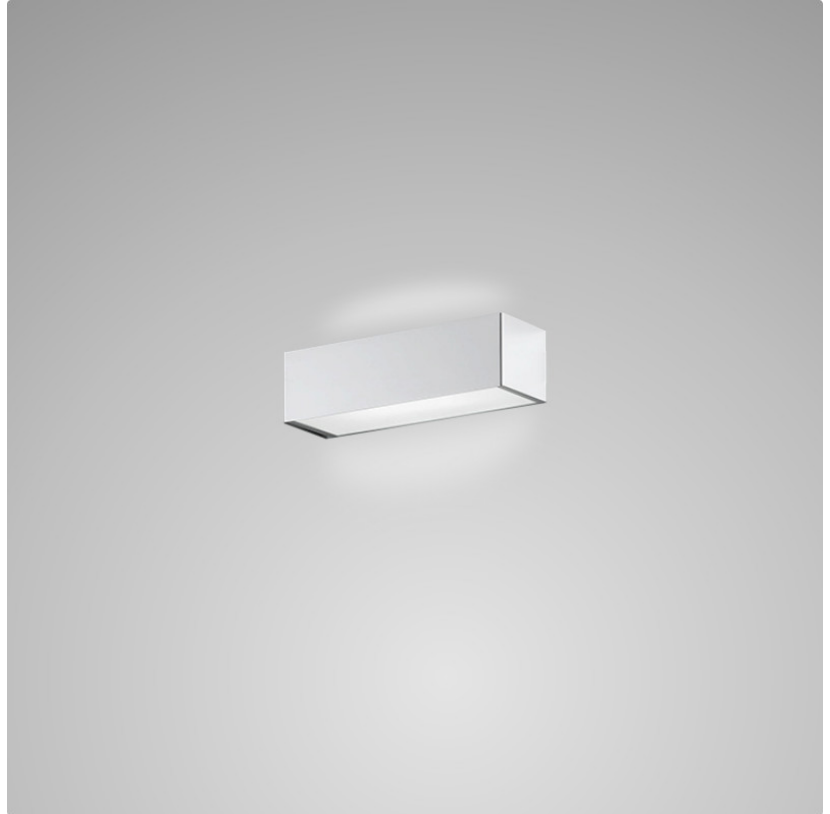

TOY SURFACE

D83139

GENERAL

Series: Toy
Brand: Panzeri
Division: Design
Mounting Type: Surface
Mounting Location: Wall
Subcategory: Ambient

PHYSICAL

Shape: Rectangle
Length (mm): 250
Length (in): 9 7/8
Height (mm): 70
Height (in): 2 3/4
Extension (mm): 85
Extension (in): 3 1/4
Light Distribution: Direct / Indirect
Weight (kg): 0.9
Weight (lbs): 2
Diffuser: Frost White Glass
Fixture Finish: SST
Fixture Material: Metal

ELECTRICAL

Number of Lamps: 1
Lamp Type: CFL
Bulb Included: Bulb Not Included
Total Output Wattage (W): 26
Max. Wattage Per Lamp (W): 26
Lamp Base: GX24-q3
Driver Included: Yes
Driver Type: Ballast - 120Vac - Non-dimming
Input Voltage (V): 120

LED

OPTICAL

RATINGS AND CERTIFICATIONS

Certified By: CSA Certified to UL and CSA Standards
IP rating: IP40